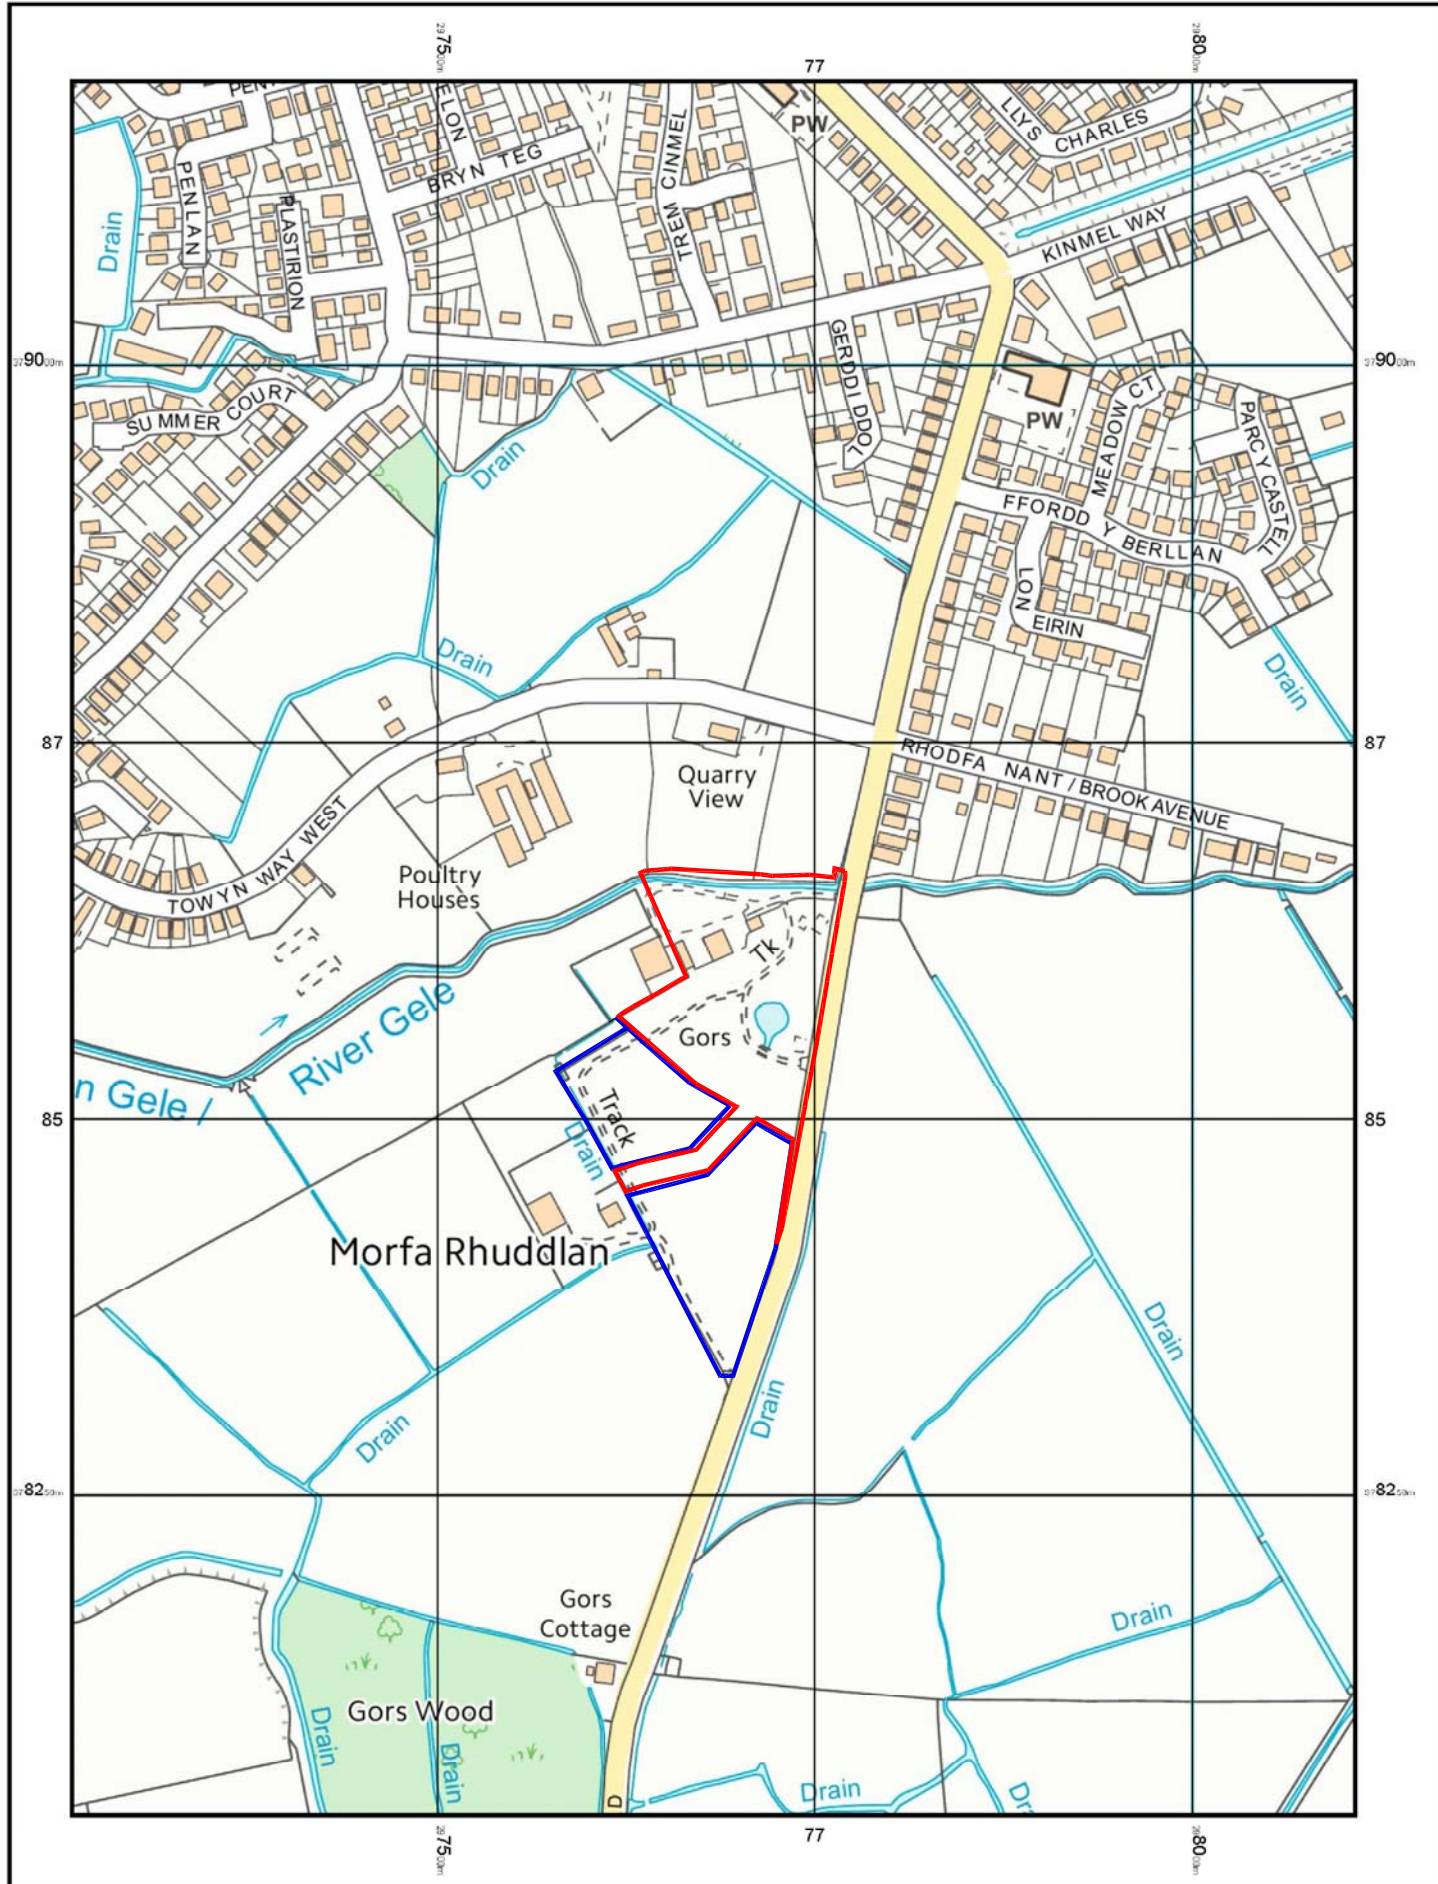

Gors Farm 2

© Crown copyright and database rights 2017 Ordnance Survey 100048957.
The representation of road, track or path is no evidence of a boundary or right of way. The representation of features as lines is no evidence of a property boundary.

200m
Scale 1:5000

Supplied by: www.ukmapcentre.com
Serial No: 111302
Centre Coordinates: 297683,378613
Production Date: 14/03/2017 18:18:02

OS Map - 1:5000

Project:	Charles Holden		
Traveling Showmen Site	Location: Gors Development, Gors Road, Towyn. LL22 9LU		
Drawing:	Scale: 1:5000	Paper: A3	Date: Mar. 2017
OS Map	Drawing No: BR:HOLDEN:OS01		